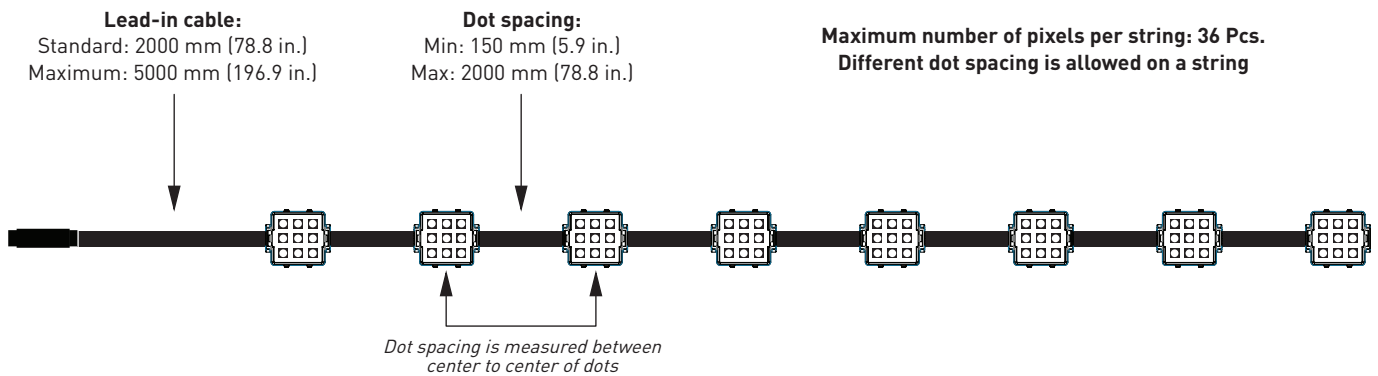

VC-Dot 9

FULLY WEATHERIZED FLEXIBLE DIRECT-VIEW LED DOTS

SPEC SHEET

CONFIGURATION

2m LEAD-IN CABLE

Dot Spacing [mm]	Max. Number Of Dots per String/ VC-Feeder [Pcs]	Total String Length
150	36	7.25 m (23.8 ft.)
200	36	14.6 m (47.9 ft.)
300	36	12.5 m (41.0 ft.)
400	36 Std. Ver.	16.0 m (52.5 ft.)
500	36	19.5 m (64.0 ft.)
600	35	22.4 m (73.5 ft.)
700	33	24.4 m (80.1 ft.)
800	31	26.0 m (85.3 ft.)
900	30	28.1 m (92.2 ft.)
1000	29	30.0 m (98.4 ft.)
1100	27	30.6 m (100.4 ft.)
1200	26	32.0 m (105.0 ft.)
1300	26	34.5 m (113.2 ft.)
1400	25	35.6 m (116.8 ft.)
1500	24	36.5 m (119.8 ft.)
1600	23	37.2 m (122.0 ft.)
1700	23	39.4 m (129.3 ft.)
1800	22	39.8 m (130.6 ft.)
1900	22	41.9 m (137.5 ft.)
2000	21	42.0 m (137.8 ft.)

5m LEAD-IN CABLE (MAX)

Dot Spacing [mm]	Max. Number Of Dots per String/ VC-Feeder [Pcs]	Total String Length
150	36	10.25 m (33.6 ft.)
200	36	12.0 m (39.4 ft.)
300	36	15.5 m (50.9 ft.)
400	36	19.0 m (62.3 ft.)
500	33	21.0 m (68.9 ft.)
600	31	23.0 m (75.5 ft.)
700	29	24.6 m (80.7 ft.)
800	28	26.6 m (87.3 ft.)
900	27	28.4 m (93.2 ft.)
1000	26	30.0 m (98.4 ft.)
1100	25	31.4 m (103.0 ft.)
1200	24	32.6 m (107.0 ft.)
1300	23	33.6 m (110.2 ft.)
1400	23	35.8 m (117.5 ft.)
1500	21	35.0 m (114.8 ft.)
1600	21	37.0 m (121.4 ft.)
1700	21	39.0 m (128.0 ft.)
1800	20	39.2 m (128.6 ft.)
1900	20	41.1 m (134.8 ft.)
2000	20	43.0 m (141.1 ft.)

Please contact your local sales person for customized VC-Dot strings.

Refer to system diagrams for detailed system configuration