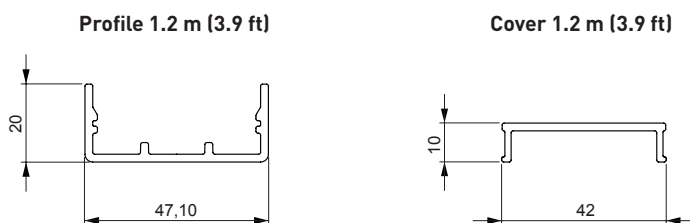

PHYSICAL

- Pixel dimensions 48 x 40 x 13 mm (1.9 x 1.6 x 0.6 in.)
 - Pixel dimensions with dome 48 x 40 x 31 mm (1.9 x 1.6 x 1.3 in.)
 - Weight 1.8 kg (4.0 lbs.) for 36 Dots, 400 mm (15.8 in.) spacing, with 2 m (6.6 ft.) lead-in cable and connector
 - Maximum number of pixels per string 36
 - Standard pixel spacing (pitch)..... 400 mm (15.8 in.)
 - Minimum pixel spacing (pitch) 150 mm (5.9 in.)
 - Maximum pixel spacing (pitch) 2000 mm (78.8 in.)
 - Standard lead-in cable length..... 2000 mm (78.8 in.)
 - Maximum lead-in cable length 5000 mm (196.9 in.)
- One pixel = one Dot*

Diffuser Sphere - Indoor only

All dimensions are in mm

VC-Dot 9

FULLY WEATHERIZED FLEXIBLE DIRECT-VIEW LED DOTS

SPEC SHEET

INDOOR AND OUTDOOR USAGE

ALUMINUM MOUNTING PROFILE

ALUMINUM MOUNTING BRACKET

INDOOR USAGE ONLY

PLASTIC MOUNTING PROFILE

PLASTIC MOUNTING CLIP

All dimensions are in mm

HARMAN PROFESSIONAL INC. • 8500 BALBOA BOULEVARD • NORTHRIDGE • CA 91329 • USA • +1 818 893 8411

©2018 HARMAN Professional. All rights reserved. Martin® is a registered trademark of HARMAN Professional Inc. registered in the United States and/or other countries. Features, specifications, and appearance are subject to change without notice. Rev. 201812