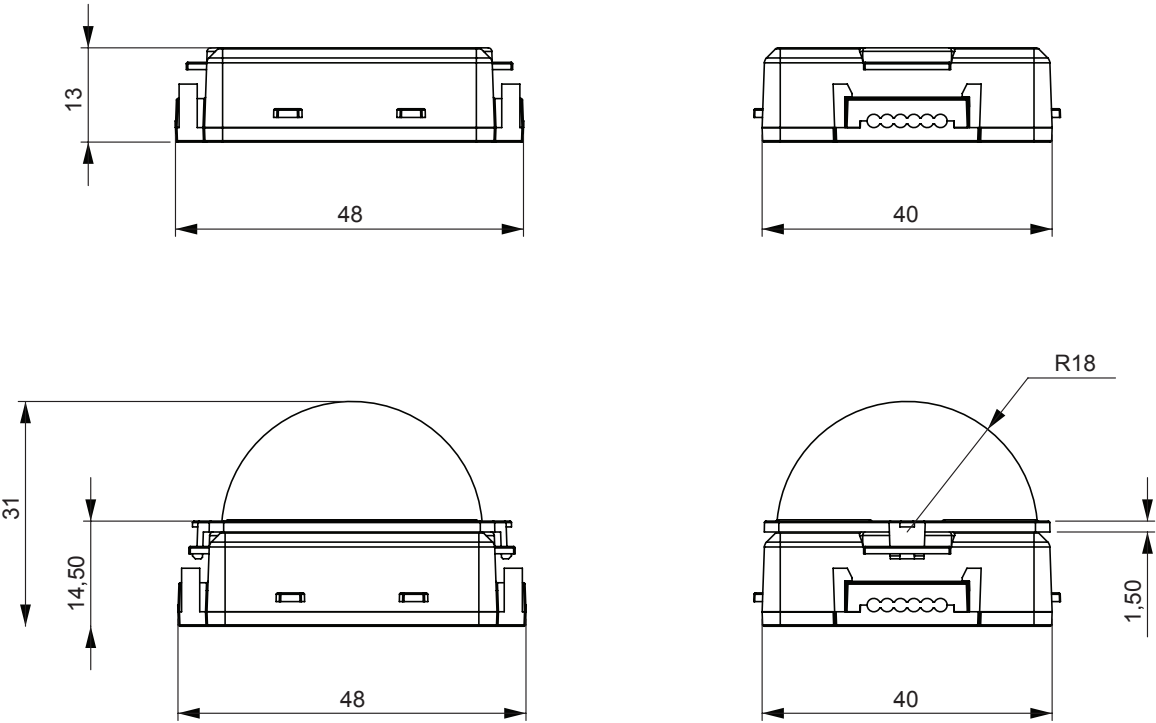

All dimensions are in mm