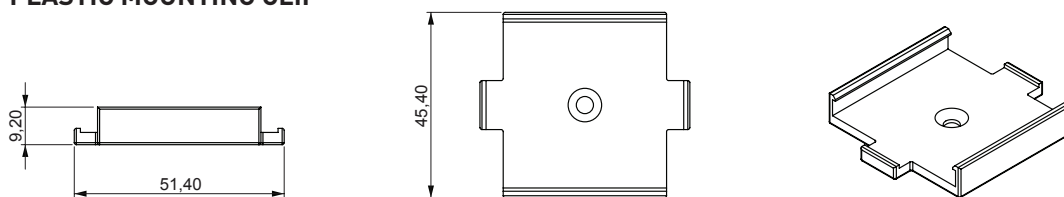

PHYSICAL

- Pixel dimensions 48 x 40 x 13 mm (1.9 x 1.6 x 0.6 in.)
 - Pixel dimensions with dome 48 x 40 x 31 mm (1.9 x 1.6 x 1.3 in.)
 - Weight 1.8 kg (4.0 lbs.) for 36 Dots, 400 mm (15.8 in.) spacing, with 2 m (6.6 ft.) lead-in cable and connector
 - Maximum number of pixels per string 36
 - Standard pixel spacing (pitch)..... 400 mm (15.8 in.)
 - Minimum pixel spacing (pitch) 150 mm (5.9 in.)
 - Maximum pixel spacing (pitch) 2000 mm (78.8 in.)
 - Standard lead-in cable length..... 2000 mm (78.8 in.)
 - Maximum lead-in cable length 5000 mm (196.9 in.)
- One pixel = one Dot*

Diffuser Sphere - Indoor only

All dimensions are in mm

VC-Dot 9

FULLY WEATHERIZED FLEXIBLE DIRECT-VIEW LED DOTS

SPEC SHEET

INDOOR AND OUTDOOR USAGE

ALUMINUM MOUNTING PROFILE

ALUMINUM MOUNTING BRACKET

INDOOR USAGE ONLY

PLASTIC MOUNTING PROFILE

PLASTIC MOUNTING CLIP

All dimensions are in mm

HARMAN PROFESSIONAL INC. • 8500 BALBOA BOULEVARD • NORTHRIDGE • CA 91329 • USA • +1 818 893 8411

©2018 HARMAN Professional. All rights reserved. Martin® is a registered trademark of HARMAN Professional Inc. registered in the United States and/or other countries. Features, specifications, and appearance are subject to change without notice. Rev. 201812