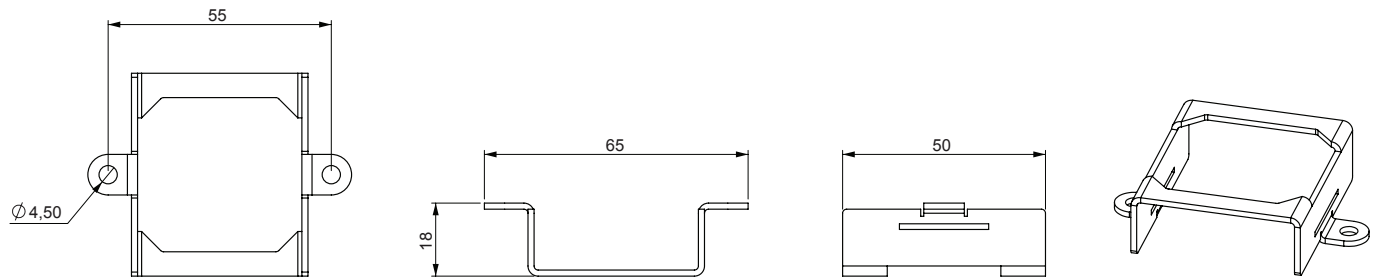

PHYSICAL

- Pixel dimensions 48 x 40 x 13 mm (1.9 x 1.6 x 0.6 in.)
 - Pixel dimensions with dome 48 x 40 x 31 mm (1.9 x 1.6 x 1.3 in.)
 - Weight 1.8 kg (4.0 lbs.) for 36 Dots, 400 mm (15.8 in.) spacing, with 2 m (6.6 ft.) lead-in cable and connector
 - Maximum number of pixels per string 36
 - Standard pixel spacing (pitch)..... 400 mm (15.8 in.)
 - Minimum pixel spacing (pitch) 150 mm (5.9 in.)
 - Maximum pixel spacing (pitch) 2000 mm (78.8 in.)
 - Standard lead-in cable length..... 2000 mm (78.8 in.)
 - Maximum lead-in cable length 5000 mm (196.9 in.)
- One pixel = one Dot*

Diffuser Sphere - Indoor only

All dimensions are in mm

VC-Dot 9

FULLY WEATHERIZED FLEXIBLE DIRECT-VIEW LED DOTS

SPEC SHEET

INDOOR AND OUTDOOR USAGE

ALUMINUM MOUNTING PROFILE

ALUMINUM MOUNTING BRACKET

INDOOR USAGE ONLY

PLASTIC MOUNTING PROFILE

PLASTIC MOUNTING CLIP

All dimensions are in mm

HARMAN PROFESSIONAL INC. • 8500 BALBOA BOULEVARD • NORTHRIDGE • CA 91329 • USA • +1 818 893 8411

©2018 HARMAN Professional. All rights reserved. Martin® is a registered trademark of HARMAN Professional Inc. registered in the United States and/or other countries. Features, specifications, and appearance are subject to change without notice. Rev. 201812