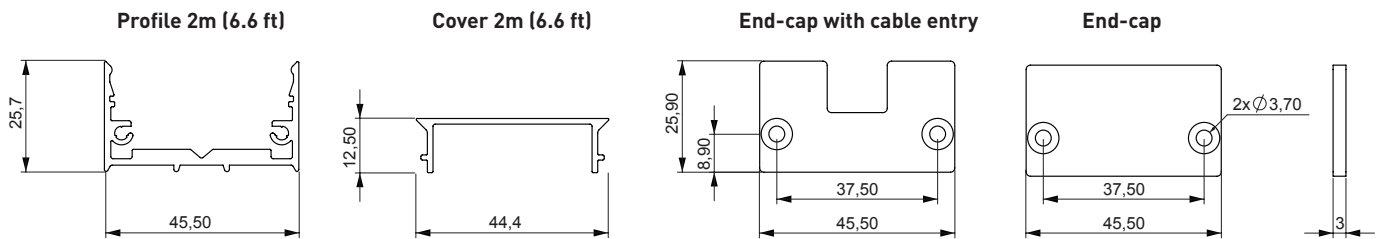

PHYSICAL

- Pixel dimensions 48 x 40 x 13 mm (1.9 x 1.6 x 0.6 in.)
 - Pixel dimensions with dome 48 x 40 x 31 mm (1.9 x 1.6 x 1.3 in.)
 - Weight 1.8 kg (4.0 lbs.) for 36 Dots, 400 mm (15.8 in.) spacing, with 2 m (6.6 ft.) lead-in cable and connector
 - Maximum number of pixels per string 36
 - Standard pixel spacing (pitch)..... 400 mm (15.8 in.)
 - Minimum pixel spacing (pitch) 150 mm (5.9 in.)
 - Maximum pixel spacing (pitch) 2000 mm (78.8 in.)
 - Standard lead-in cable length..... 2000 mm (78.8 in.)
 - Maximum lead-in cable length 5000 mm (196.9 in.)
- One pixel = one Dot*

Diffuser Sphere - Indoor only

All dimensions are in mm

VC-Dot 9

FULLY WEATHERIZED FLEXIBLE DIRECT-VIEW LED DOTS

SPEC SHEET

INDOOR AND OUTDOOR USAGE

ALUMINUM MOUNTING PROFILE

ALUMINUM MOUNTING BRACKET

INDOOR USAGE ONLY

PLASTIC MOUNTING PROFILE

PLASTIC MOUNTING CLIP

All dimensions are in mm

HARMAN PROFESSIONAL INC. • 8500 BALBOA BOULEVARD • NORTHRIDGE • CA 91329 • USA • +1 818 893 8411

©2018 HARMAN Professional. All rights reserved. Martin® is a registered trademark of HARMAN Professional Inc. registered in the United States and/or other countries. Features, specifications, and appearance are subject to change without notice. Rev. 201812